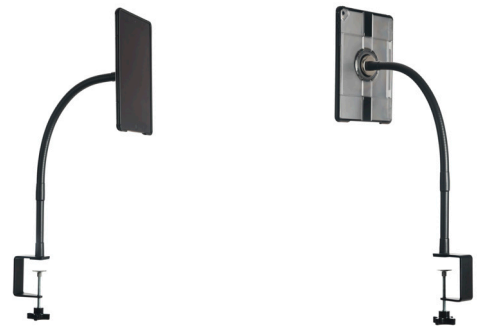

Fastn-it Magneflex

Another Perfect Fit

Model: XB411BA11

Features

- 20" Heavy Duty Steel/Brass Flex Arm (Fixed Portion: 6.5" | Flex Portion: 13.5")
- 95# Disc Magnet For Connection To Otterbox Case Plates
- C-Clamp Allows You To Easily Attach To Any Worksurface (no tools required)
- Made In USA With 1-Year Limited Warranty

*Tablet, Tablet Case and Case Magnet sold separately.

• 95# DISC MAGNETIC MOUNT

• 20" HEAVY DUTY STEEL/BRASS FLEX ARM

• ADJUSTABLE C-CLAMP

Free up your hands

The Fastn-it Magneflex mount attaches firmly to any work surface, providing a convenient grab and go magnetic attachment point for hands free tablet use. Tilt/swivel and rotate the tablet to your ideal position; then easily remove it when done.