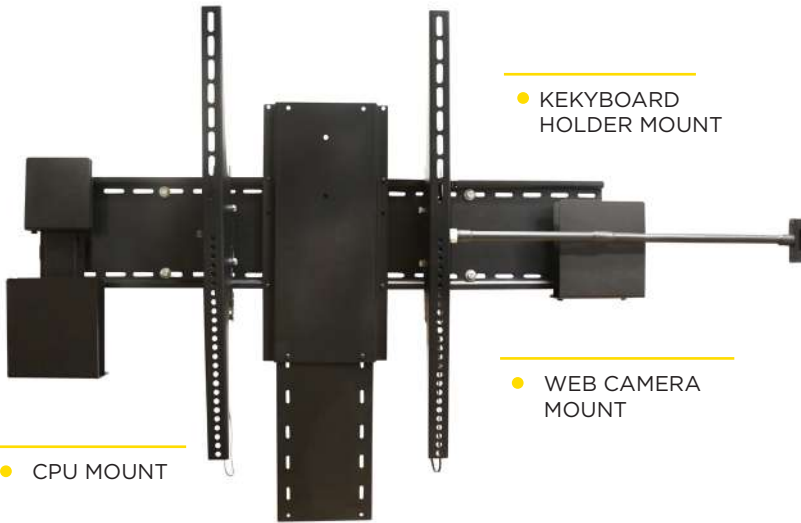

# Fastn-it Patient Engagement Mount 300

Another Perfect Fit

• DVD PLAYER MOUNT

• KEYBOARD HOLDER MOUNT

• WEB CAMERA MOUNT

• CPU MOUNT

Model: IN2L300

## Features

- Large Monitor Mount For TVs
- Secure Tiltable Monitor Mount Up To 80" TVs
- Solid Steel Construction
- Mounting Slots for Easy Installation
- Height Adjustable Speaker Bar
- Made In USA With 5-Year Limited Warranty