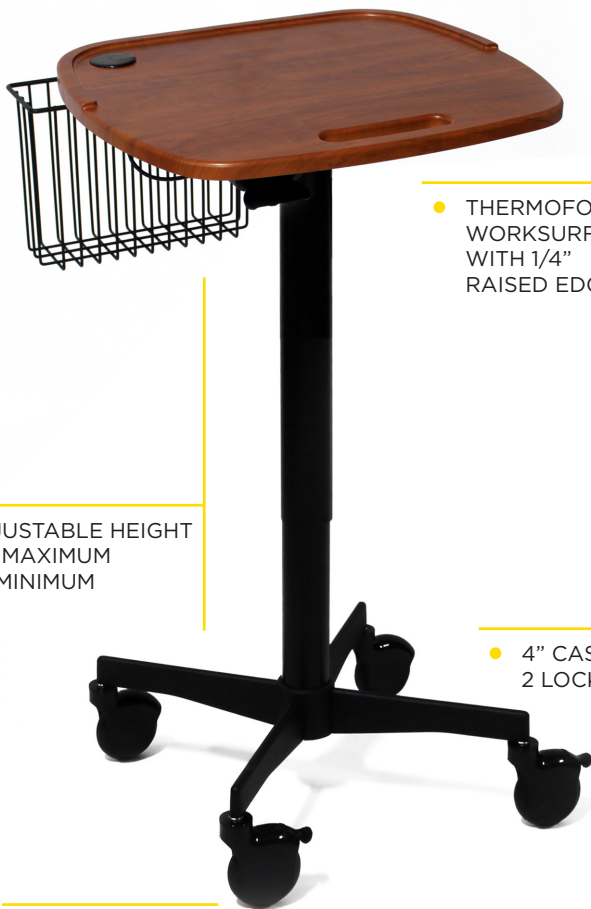

# Mov-it Rounding Cart: Thermofoil

Another Perfect Fit

- WIRE BASKET STORAGE

- THERMOFOIL WORKSURFACE WITH 1/4" RAISED EDGE

- ADJUSTABLE HEIGHT 48" MAXIMUM 31" MINIMUM

- 4" CASTERS, 2 LOCKING

- 18" DIAMETER BASE

Model: CCT-32430-001

## Features

- Solid Thermofoil Worksurface 22"W x 19"E x 3/4" Thick
- Raised Edge To Prevent Device Falls
- Rich Maple Flame Coloring With A Smooth And Sealed Construction
- Built-in Grommet For Clean Cable Management
- Wire Basket Attachment Gives Extra Utility And Storage Space
- Four 4" Quiet, Easy Rolling, Precision Bearing Casters (two locking)
- 18" x 18" Black antimicrobial powder coated steel base
- 31" when sitting, 48" when standing
- Made In USA With 3-Year Limited Warranty